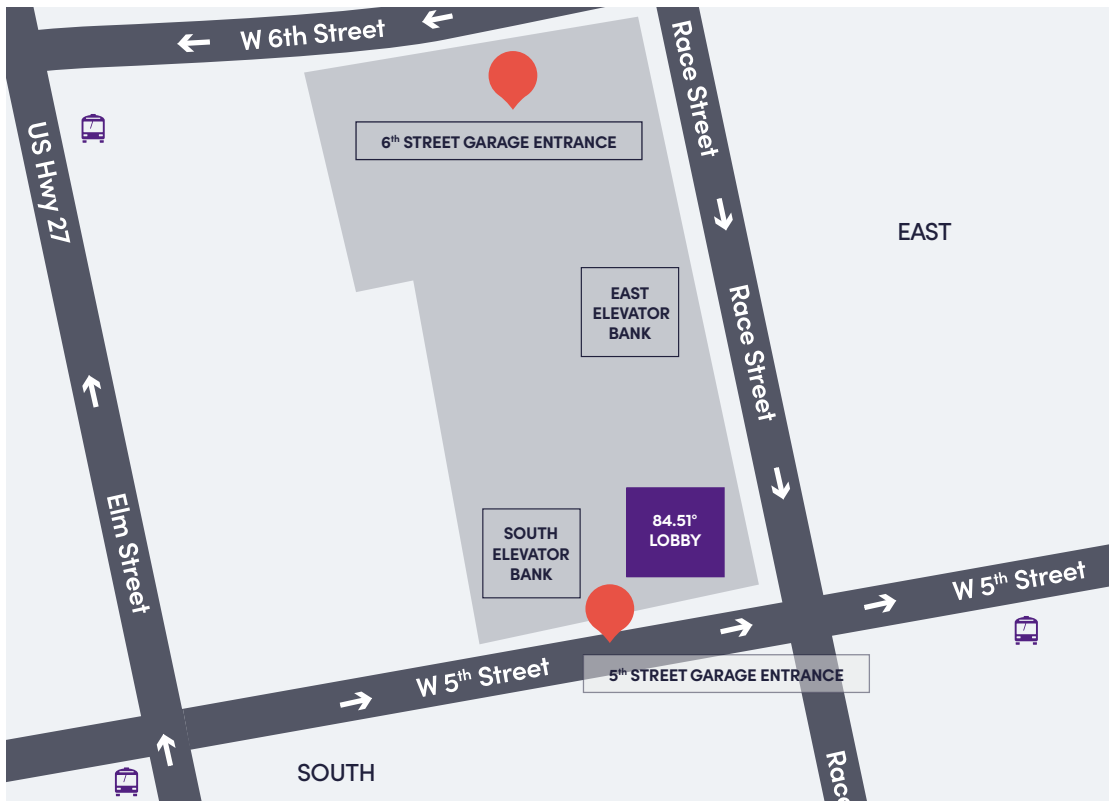

FROM I-71 NORTH:

Take I-71 South to the Third Street Exit. Take Third Street and turn right onto Elm Street, then turn right onto Fifth Street. The 84.51° parking entrance is on the left between Elm Street and Race Street. From the parking garage, take the 5th Street Elevator to the Ground Level to access the 84.51° lobby.

FROM I-75 NORTH:

Take I-75 South to the Fifth Street Exit and continue on Fifth Street. The 84.51° parking entrance is on the left between Elm Street and Race Street. From the parking garage, take the 5th Street Elevator to the Ground Level to access the 84.51° lobby.